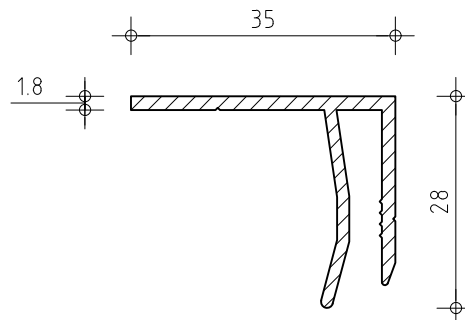

Bravo W - Profiles, Aluminium

Vertical Rails

Item	Material
Profile	Aluminum - EN AW 6063 T6

A =	B =	T =
70.4mm	70.6mm	2.8mm
100.4mm	70.6mm	2.8mm

Bravo W - Hanger, Aluminium

Hanger Adjustable

Item	Material
Hanger	Aluminum - EN AW 6063 T6

Bravo W / Bravo H - Profiles, Aluminium

Additional Profiles and Accessories

U-Profile 13 x 20 x 1.8

F-Profile 35 x 28 x 1.8

Corner Supporting Profile
64 x 64 x 2mm

Middle Supporting Profile
25 x 40 x 1.3 @ 190