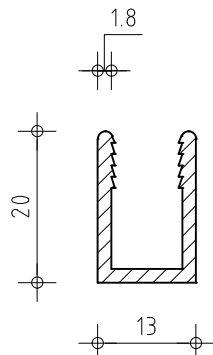

Bravo W - Profiles, Aluminium

Vertical Rails

Item	Material
Profile	Aluminum - EN AW 6063 T6

A =	B =	T =
70.4mm	70.6mm	2.8mm
100.4mm	70.6mm	2.8mm

Bravo W - Hanger, Aluminium

Hanger Adjustable

Item	Material
Hanger	Aluminum - EN AW 6063 T6

Bravo W / Bravo H - Profiles, Aluminium

Additional Profiles and Accessories

U-Profile 13 x 20 x 1.8

F-Profile 35 x 28 x 1.8

Corner Supporting Profile
64 x 64 x 2mm

Middle Supporting Profile
25 x 40 x 1.3 @ 190