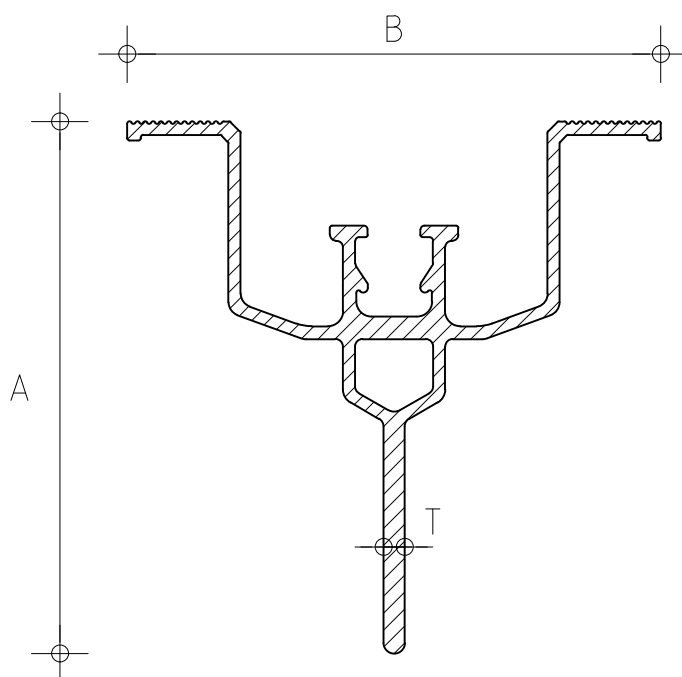

Bravo W - Profiles, Aluminium

Vertical Rails

Item	Material
Profile	Aluminum - EN AW 6063 T6

A =	B =	T =
70.4mm	70.6mm	2.8mm
100.4mm	70.6mm	2.8mm

Bravo W - Hanger, Aluminium

Hanger Adjustable

Item	Material
Hanger	Aluminum - EN AW 6063 T6

Bravo W / Bravo H - Profiles, Aluminium

Additional Profiles and Accessories

U-Profile 13 x 20 x 1.8

F-Profile 35 x 28 x 1.8

Corner Supporting Profile
64 x 64 x 2mm

Middle Supporting Profile
25 x 40 x 1.3 @ 190