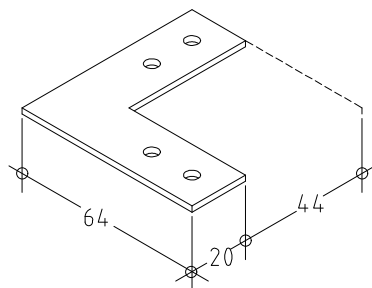

Bravo W - Profiles, Aluminium

Vertical Rails

Item	Material
Profile	Aluminum - EN AW 6063 T6

A =	B =	T =
70.4mm	70.6mm	2.8mm
100.4mm	70.6mm	2.8mm

Bravo W - Hanger, Aluminium

Hanger Adjustable

Item	Material
Hanger	Aluminum - EN AW 6063 T6

Bravo W / Bravo H - Profiles, Aluminium

Additional Profiles and Accessories

U-Profile 13 x 20 x 1.8

F-Profile 35 x 28 x 1.8

Corner Supporting Profile
64 x 64 x 2mm

Middle Supporting Profile
25 x 40 x 1.3 @ 190