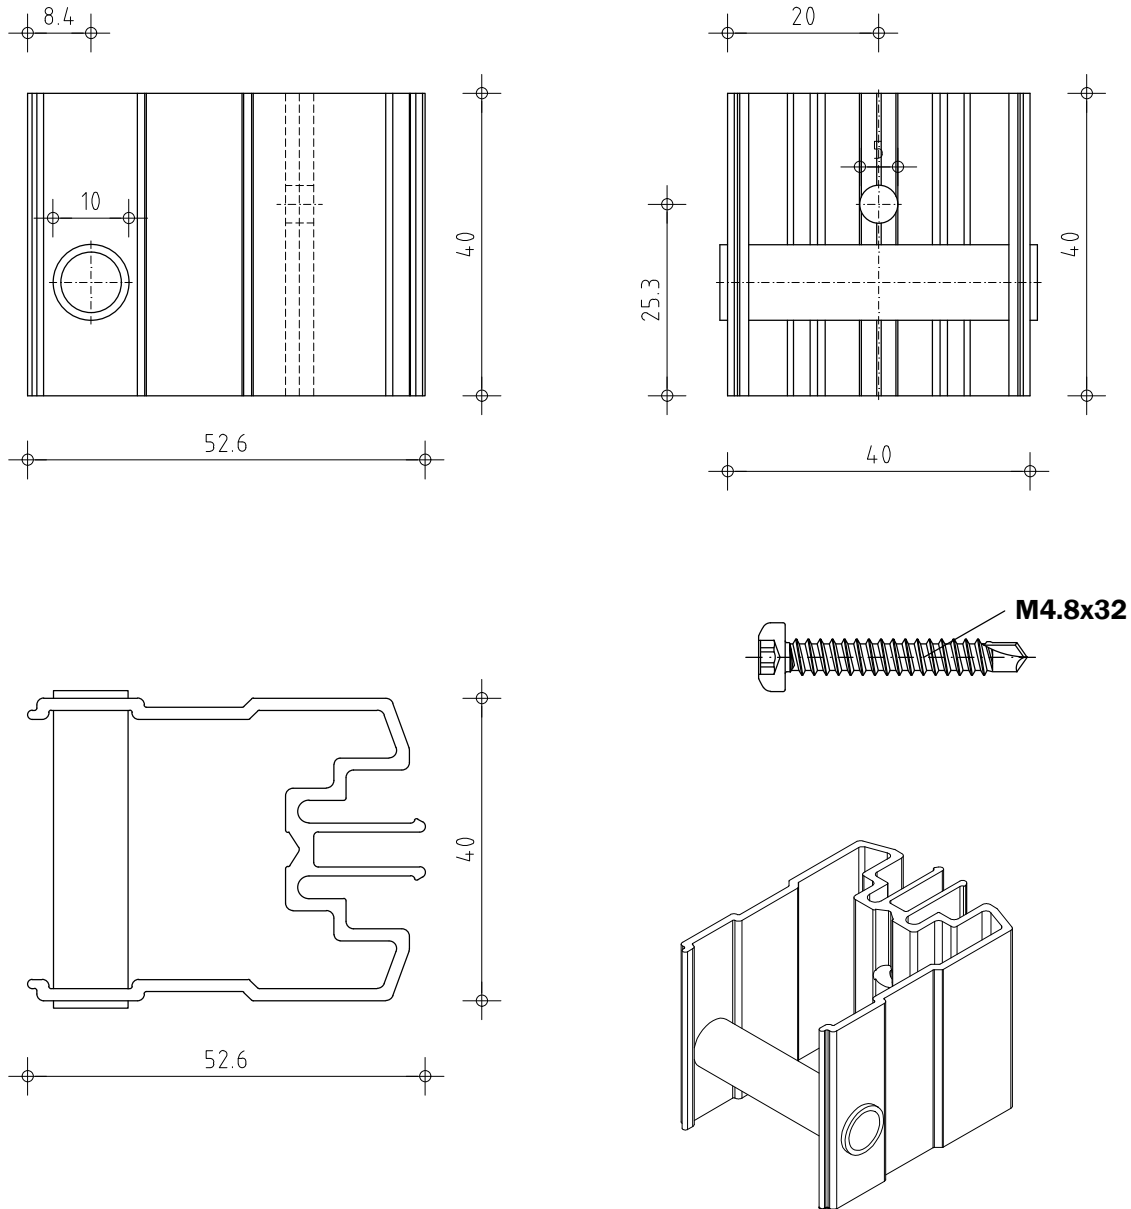

Bravo W - Profiles, Aluminium

Vertical Rails

Item	Material
Profile	Aluminum - EN AW 6063 T6

A =	B =	T =
70.4mm	70.6mm	2.8mm
100.4mm	70.6mm	2.8mm

Bravo W - Hanger, Aluminium

Hanger Adjustable

Item	Material
Hanger	Aluminum - EN AW 6063 T6

Bravo W / Bravo H - Profiles, Aluminium

Additional Profiles and Accessories

U-Profile 13 x 20 x 1.8

F-Profile 35 x 28 x 1.8

Corner Supporting Profile
64 x 64 x 2mm

Middle Supporting Profile
25 x 40 x 1.3 @ 190