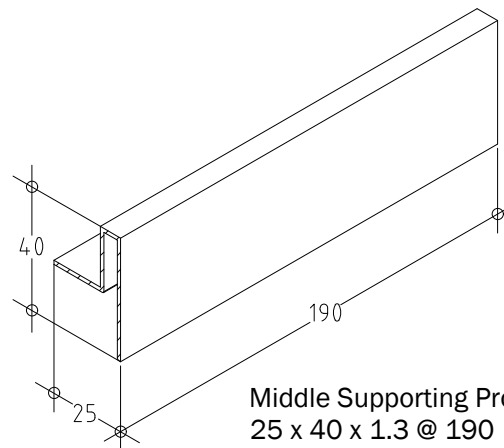

Bravo W - Profiles, Aluminium

Vertical Rails

Item	Material
Profile	Aluminum - EN AW 6063 T6

A =	B =	T =
70.4mm	70.6mm	2.8mm
100.4mm	70.6mm	2.8mm

Bravo W - Hanger, Aluminium

Hanger Adjustable

Item	Material
Hanger	Aluminum - EN AW 6063 T6

Bravo W / Bravo H - Profiles, Aluminium

Additional Profiles and Accessories

U-Profile 13 x 20 x 1.8

F-Profile 35 x 28 x 1.8

Corner Supporting Profile
64 x 64 x 2mm

Middle Supporting Profile
25 x 40 x 1.3 @ 190